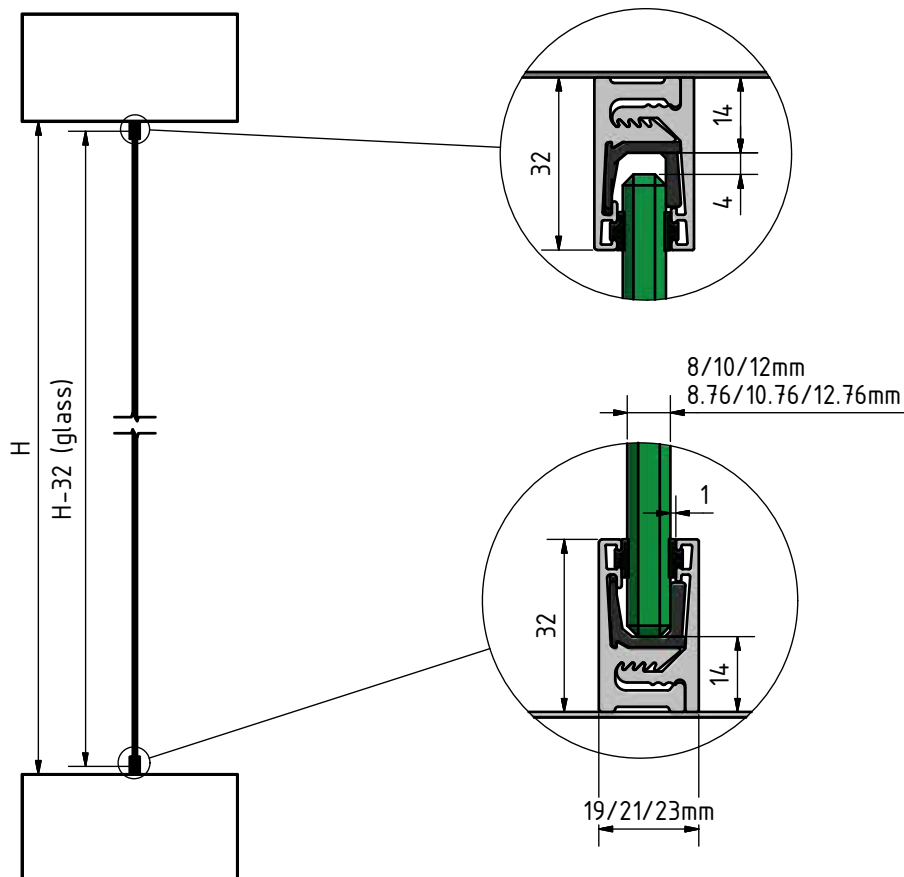

CLAMPING RAIL FOR ALL-GLASS INSTALLATIONS AND PARTITION WALLS

STARTRACK

- | Top, ceiling and wall mounting
- | Floor-to-ceiling glazings
- | Completely pre-assembled partition wall system for glass

- | Almost invisible glass support rubbers
- | Glass height up to 3000 mm
- | Relation of glass height to width 3:1

Essential Features

- | Top, ceiling and wall mounting
- | Floor-to-ceiling glazings
- | Completely pre-assembled partition wall system for glass
- | Almost invisible glass support rubbers
- | Glass height up to 3000 mm
- | Relation of glass height to width 3:1

Startrack Glass Profile

| Including pre-assembled glass rubber profiles
and glass fixing parts
| Glass thickness 8/10/12 mm, 8.76/10.76/12.76 mm
| Sales unit: 1 piece

Model 0100	Mill finish	Plain aluminium	RAL coloured
Length	Art. no.	Art. no.	Art. no.
3000	20.0100.003.10	20.0100.003.11	20.0100.003.13/16/18
6000	20.0100.006.10	20.0100.006.11	20.0100.006.13/16/18

Model 9100	Rubber
	Art. no.
	20.9100.250.60

Startrack Mounting Screw

| Ø 8 x 60 mm
| Sales unit: 50 pieces

Model 9010	zinc-plated steel (inside)
	Art. no.
	20.9010.860.81

ONLEVEL

8, Alexandria Court
Ashton Commerce Park
Ashton-under-Lyne
Lancashire OL7 0QN
United Kingdom