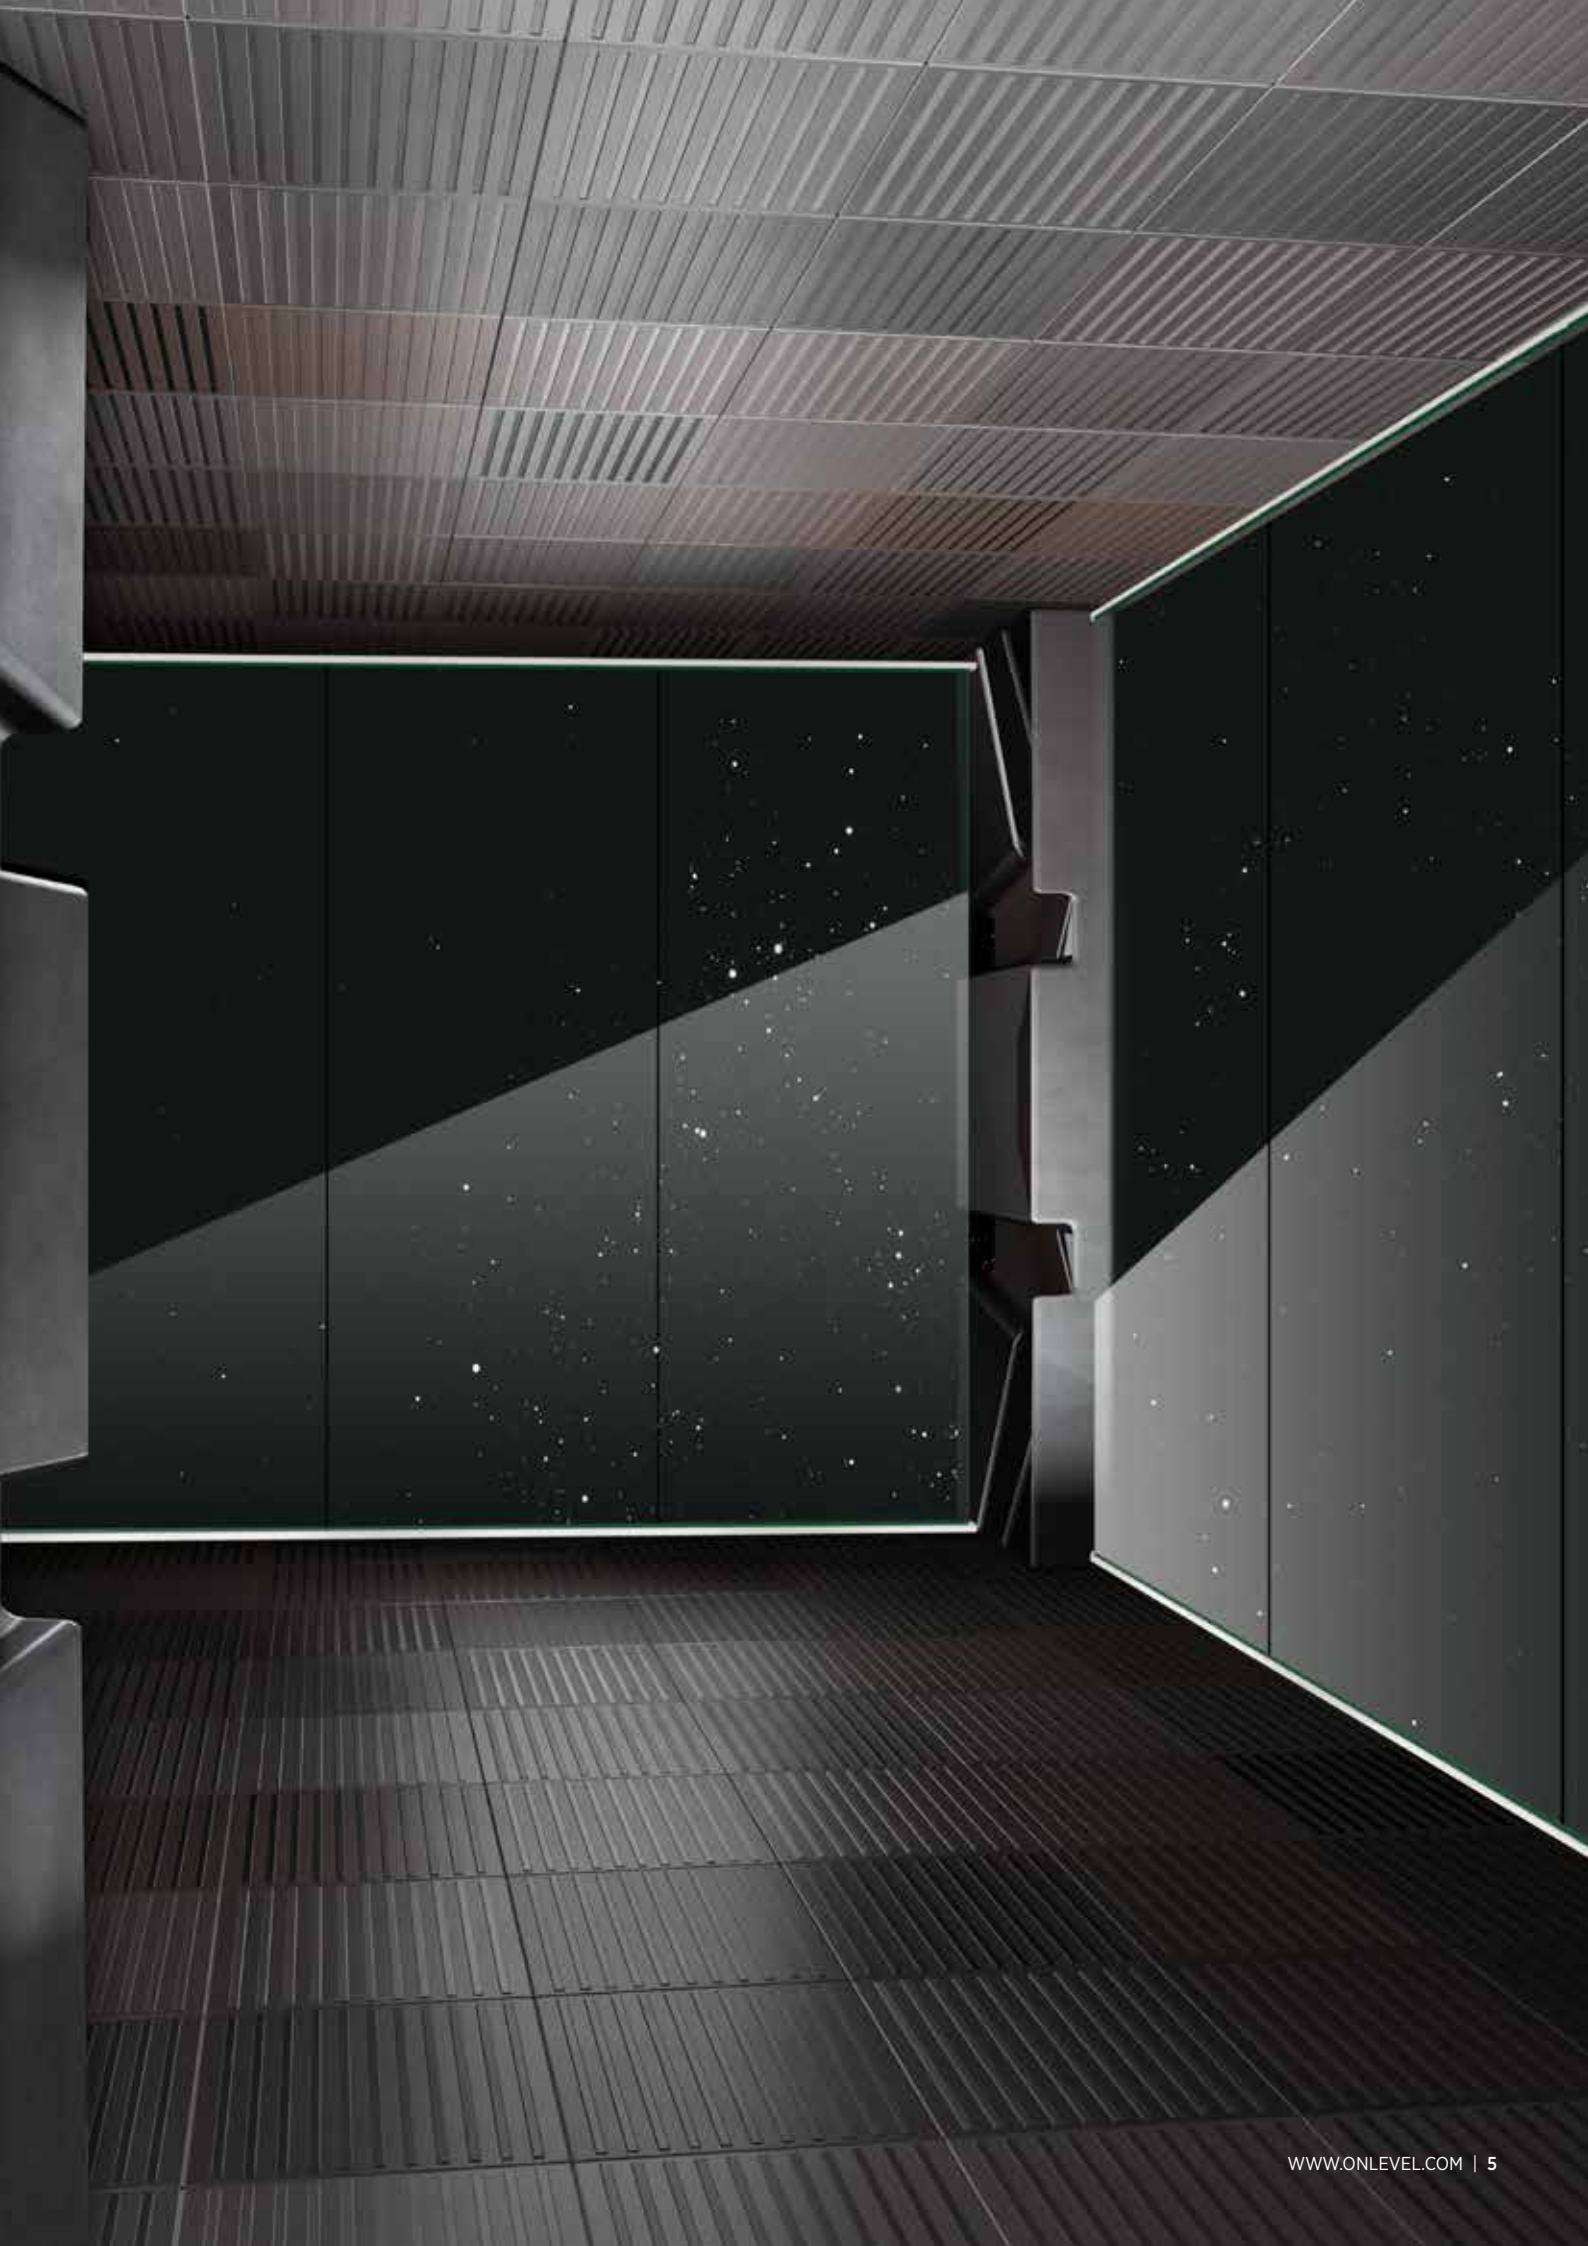

Model 9100	Rubber
	Art. no.
	20.9100.250.60

Startrack Mounting Screw

| Ø 8 x 60 mm
| Sales unit: 50 pieces

Model 9010	zinc-plated steel (inside)
	Art. no.
	20.9010.860.81

ONLEVEL

8, Alexandria Court
Ashton Commerce Park
Ashton-under-Lyne
Lancashire OL7 0QN
United Kingdom