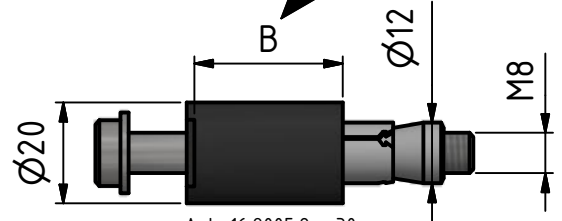

A-A

No steel profile in the plastic frame no Skyforce!

Art. 16.9005.6xx.81

Art. 16.9005.8xx.30

B	Art.
0-9mm	16.9005.604.81
10-19mm	16.9005.605.81
20-29mm	16.9005.606.81
30-39mm	16.9005.607.81
40-49mm	16.9005.608.81
50-59mm	16.9005.609.81
60-69mm	16.9005.610.81
80-89mm	16.9005.612.81
110-119mm	16.9005.615.81

B	Art.
15mm	16.9005.815.30
20mm	16.9005.820.30
25mm	16.9005.825.30
30mm	16.9005.830.30
35mm	16.9005.835.30
40mm	16.9005.840.30
45mm	16.9005.845.30