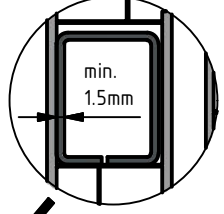

A-A

No steel profile in the plastic frame no Skyforce!

Art. 16.9005.6xx.81

Art. 16.9005.8xx.30

B	Art.
0-9mm	16.9005.604.81
10-19mm	16.9005.605.81
20-29mm	16.9005.606.81
30-39mm	16.9005.607.81
40-49mm	16.9005.608.81
50-59mm	16.9005.609.81
60-69mm	16.9005.610.81
80-89mm	16.9005.612.81
110-119mm	16.9005.615.81

B	Art.
15mm	16.9005.815.30
20mm	16.9005.820.30
25mm	16.9005.825.30
30mm	16.9005.830.30
35mm	16.9005.835.30
40mm	16.9005.840.30
45mm	16.9005.845.30