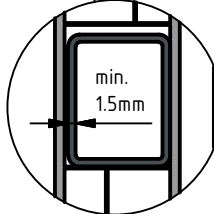

A-A

No steel profile in the plastic frame no Skyforce!

Art. 16.9005.6xx.81

Art. 16.9005.8xx.30

B	Art.
0-9mm	16.9005.604.81
10-19mm	16.9005.605.81
20-29mm	16.9005.606.81
30-39mm	16.9005.607.81
40-49mm	16.9005.608.81
50-59mm	16.9005.609.81
60-69mm	16.9005.610.81
80-89mm	16.9005.612.81
110-119mm	16.9005.615.81

B	Art.
15mm	16.9005.815.30
20mm	16.9005.820.30
25mm	16.9005.825.30
30mm	16.9005.830.30
35mm	16.9005.835.30
40mm	16.9005.840.30
45mm	16.9005.845.30