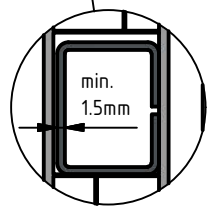

A-A

No steel profile in the plastic frame no Skyforce!

Art. 16.9005.6xx.81

Art. 16.9005.8xx.30

B	Art.
0-9mm	16.9005.604.81
10-19mm	16.9005.605.81
20-29mm	16.9005.606.81
30-39mm	16.9005.607.81
40-49mm	16.9005.608.81
50-59mm	16.9005.609.81
60-69mm	16.9005.610.81
80-89mm	16.9005.612.81
110-119mm	16.9005.615.81

B	Art.
15mm	16.9005.815.30
20mm	16.9005.820.30
25mm	16.9005.825.30
30mm	16.9005.830.30
35mm	16.9005.835.30
40mm	16.9005.840.30
45mm	16.9005.845.30