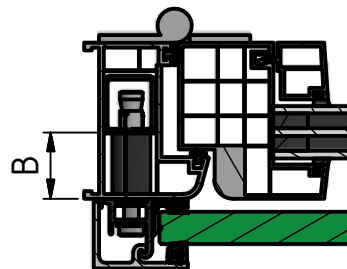

A-A

No steel profile in the plastic frame no Skyforce!

Art. 16.9005.6xx.81

Art. 16.9005.8xx.30

B	Art.
0-9mm	16.9005.604.81
10-19mm	16.9005.605.81
20-29mm	16.9005.606.81
30-39mm	16.9005.607.81
40-49mm	16.9005.608.81
50-59mm	16.9005.609.81
60-69mm	16.9005.610.81
80-89mm	16.9005.612.81
110-119mm	16.9005.615.81

B	Art.
15mm	16.9005.815.30
20mm	16.9005.820.30
25mm	16.9005.825.30
30mm	16.9005.830.30
35mm	16.9005.835.30
40mm	16.9005.840.30
45mm	16.9005.845.30