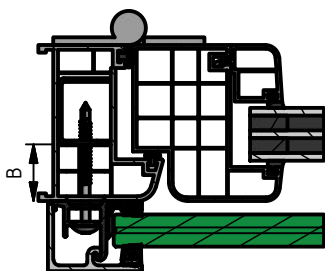

A-A

No steel profile in the plastic frame no Skyforce!

Art. 16.9005.6xx.81

Art. 16.9005.8xx.30

B	Art.
0-9mm	16.9005.604.81
10-19mm	16.9005.605.81
20-29mm	16.9005.606.81
30-39mm	16.9005.607.81
40-49mm	16.9005.608.81
50-59mm	16.9005.609.81
60-69mm	16.9005.610.81
80-89mm	16.9005.612.81
110-119mm	16.9005.615.81

B	Art.
15mm	16.9005.815.30
20mm	16.9005.820.30
25mm	16.9005.825.30
30mm	16.9005.830.30
35mm	16.9005.835.30
40mm	16.9005.840.30
45mm	16.9005.845.30