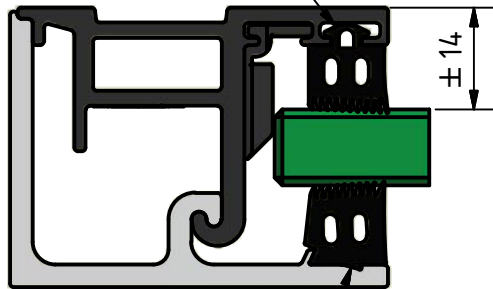

# 10mm

16.9102.250.60

16.9203.250.60

# 16mm

16.9101.250.60

16.9203.250.60

# 20mm

16.9101.250.60

16.9201.250.60

Designed by IOL	Created	Modified	Comment
		Description Juliet balcony 2-pcs. set incl. rubberset for 16-17.5mm glass thickness H=1000mm aluminum mill finish	
		Article number 16101001610	Size A4