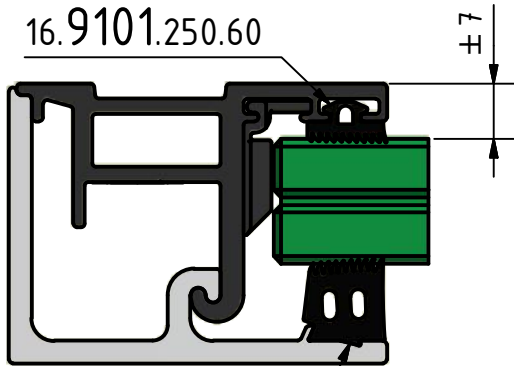

# 15mm

16.9101.250.60

16.9204.250.60

# 16mm

16.9101.250.60

16.9203.250.60

# 19mm

16.9101.250.60

16.9202.250.60

# 20mm

16.9101.250.60

16.9201.250.60

Designed by IOL	Created	Modified	Comment
		Description Juliet balcony 2-pcs. set incl. rubberset for 16-17.5mm glass thickness H=1000mm aluminum mill finish	
		Article number 16101001610	Size A4