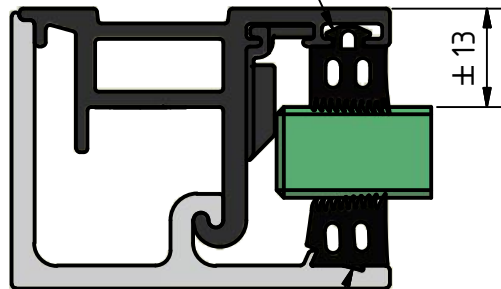

16.9202.250.60

15mm

16.9101.250.60