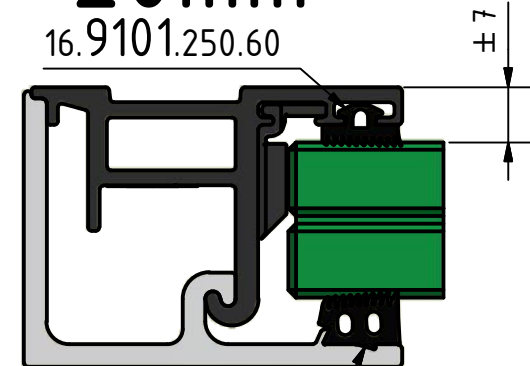

# 16mm

16.9101.250.60

16.9203.250.60

# 19mm

16.9101.250.60

16.9202.250.60

# 20mm

16.9101.250.60

16.9201.250.60

Designed by IOL	Created	Modified	Comment
		Description Juliet balcony 2-pcs. set incl. rubberset for 16-17.5mm glass thickness H=1000mm aluminum mill finish	
		Article number 16101001610	Size A4