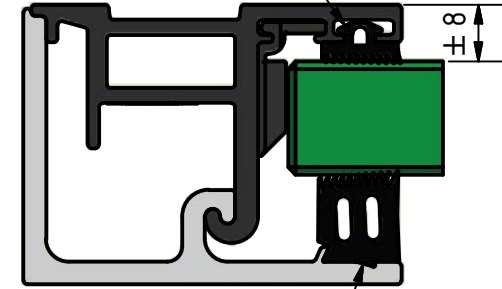

# 15mm

16.9101.250.60

16.9204.250.60

# 16mm

16.9101.250.60

16.9203.250.60

# 19mm

16.9101.250.60

16.9202.250.60

# 20mm

16.9101.250.60

16.9201.250.60

Designed by IOL	Created	Modified	Comment
		Description Juliet balcony 2-pcs. set incl. rubberset for 16-17.5mm glass thickness H=1000mm aluminum mill finish	
		Article number 16101001610	Size A4