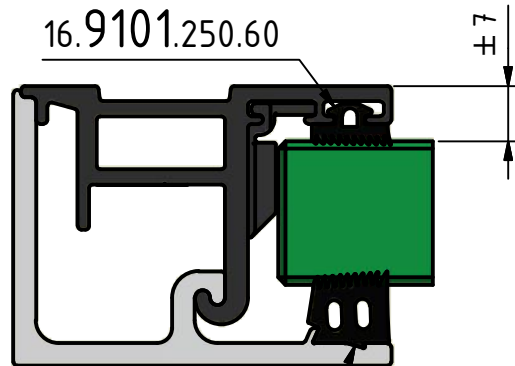

# 16mm

16.9101.250.60

16.9203.250.60

# 19mm

16.9101.250.60

16.9202.250.60

# 20mm

16.9101.250.60

16.9201.250.60

Designed by IOL	Created	Modified	Comment
		Description Juliet balcony 2-pcs. set incl. rubberset for 16-17.5mm glass thickness H=1000mm aluminum mill finish	
		Article number 16101001610	Size A4